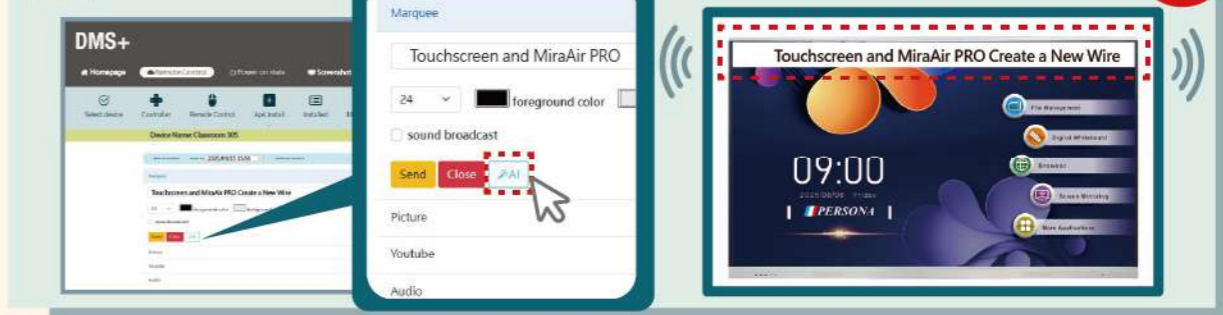

## 11 Remote Display Control

Optional Features

Enables real-time remote control of touchscreens from the backend, enhancing operational efficiency for management and maintenance.

## 12 AI Broadcast

Optional Features

Tick the "broadcast" option, and AI will read the message.

## 13 AI Remote Control

Optional Features

With AI commands, any DMS+ function can be remotely executed helping new users get started quickly.